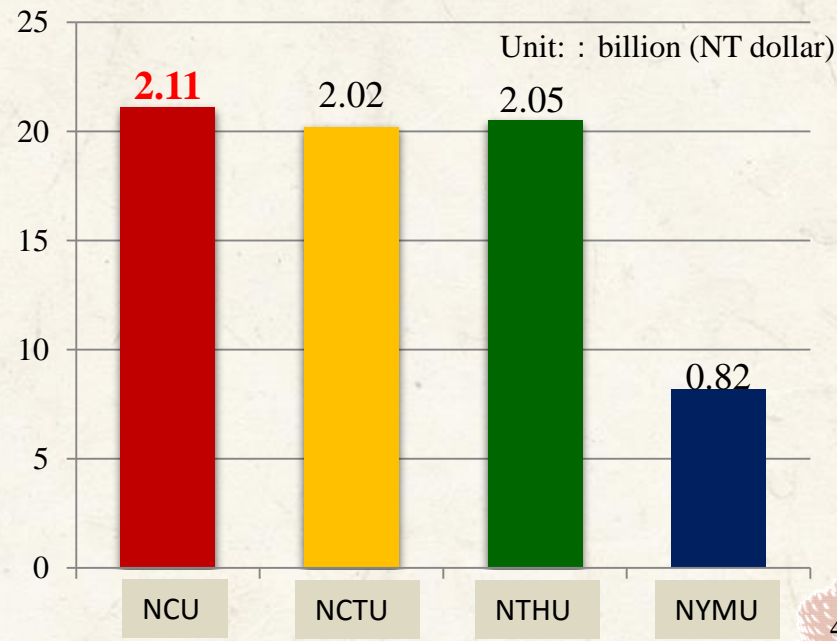

## ❖ Top 2000 Universities by Google Scholar Citations

	NCTU	NTU	<b>NCU</b>	NCHU	NCKU	NTUST	NYMU
2015	160	166	<b>267</b>	320	470	594	1027
Regional Ranking	1	2	<b>3</b>	4	6	7	15

# Self-Generated Income

❖ The ratio of self-generated income in 2014 is **63.89 %**

: **rank No.1** in Taiwan

❖ 2014 research fund is **2.11 billion NT dollar (≈18 billion Forint)**

: **rank No.1** among UST

The ratio of self-generated income (2014)

Resource : UST website, NCU aggregated

2014 UST Research Fund  
(Excluded **The Aim for the Top University Project**)

Resource : UST President Conference