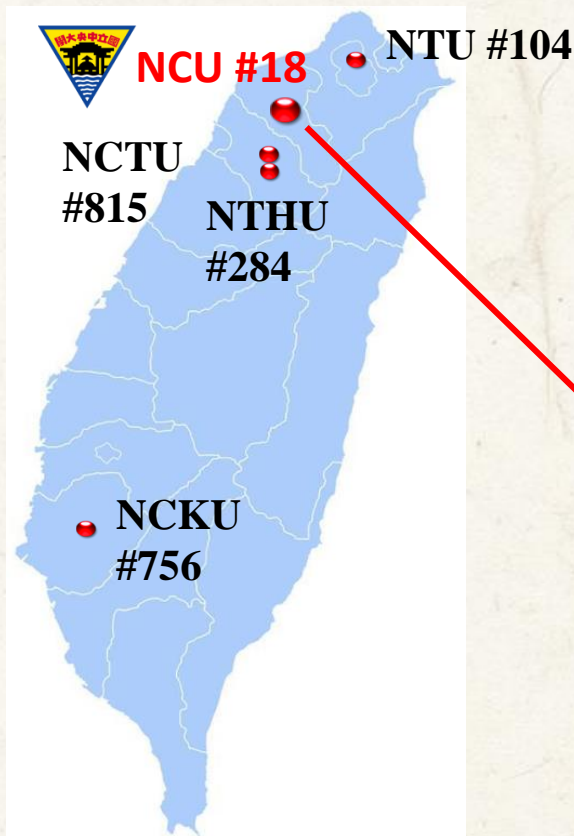

International Collaboration

EDUCATION

2016 Best Global Universities Rankings

NCU is listed as **18th place** in the Indicator Rankings of “**International Collaboration**” field, and we are ranked as **No. 1** in Taiwan.

Global score	46.1
Global research reputation	#516
Regional research reputation	#111
Publications	#436
Books	#758
Conferences	#261
Normalized citation impact	#610
Total citations	#455
Number of publications that are among the 10 percent most cited	#498
Percentage of total publications that are among the 10 percent most cited	#670
International collaboration	#18
Number of Ph.D.s awarded	#778
Number of Ph.D.s awarded per academic staff member	#794