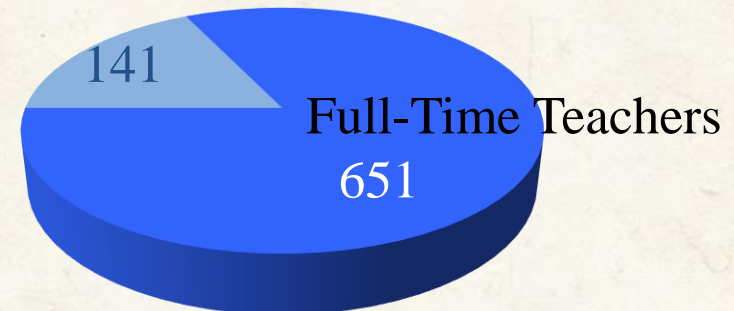

Student : 11,962

Statistics : October 15, 2015

Faculty: 792人

Researchers

Statistics : November in 2015