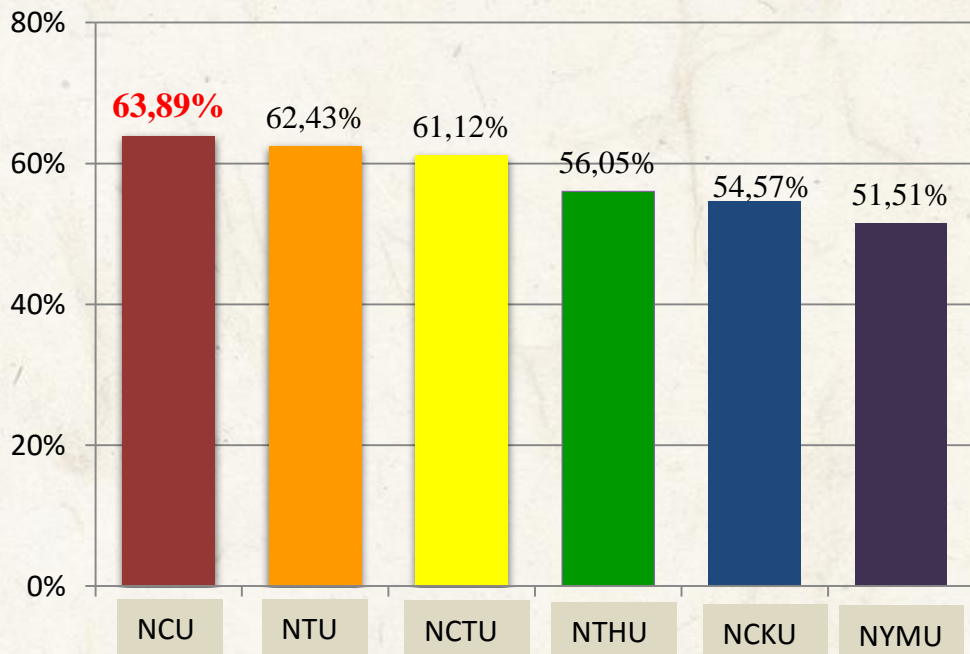

## ❖ Top 2000 Universities by Google Scholar Citations

	NCTU	NTU	<b>NCU</b>	NCHU	NCKU	NTUST	NYMU
2015	160	166	<b>267</b>	320	470	594	1027
Regional Ranking	1	2	<b>3</b>	4	6	7	15

# Self-Generated Income

❖ The ratio of self-generated income in 2014 is **63.89 %**

: **rank No.1** in Taiwan

❖ 2014 research fund is **2.11 billion NT dollar (≈18 billion Forint)**

: **rank No.1** among UST

The ratio of self-generated income (2014)

Resource : UST website, NCU aggregated

2014 UST Research Fund  
(Excluded **The Aim for the Top University Project**)

Resource : UST President Conference